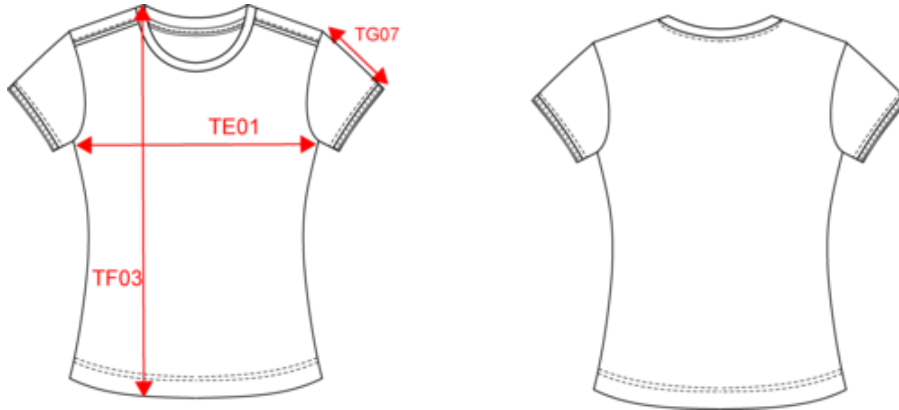

65% polyester/35% cotton. Combed cotton. Jersey fabric. Washable at 60°C. Anti-pilling treatment. Crew neckline with elastane. Contrasting piping at shoulders and inner neck. Rib finishing with contrasting tipping at cuffs. Twin needle finishing at hem. Ideal for daily use.

WK3021

Ladies' short-sleeved Day To Day t-shirt

Dimensions (cm)

Measurements in cm	XS	S	M	L	XL	XXL	3XL
TE01 - 1/2 chest width at 1.5cm below armhole	43.00	46.00	49.00	52.00	55.00	58.00	61.00
TF03 - Front total height from HSP	60.00	62.00	64.00	66.00	68.00	70.00	72.00
TG07 - Short sleeve length	15.75	16.50	17.25	18.00	18.75	19.50	20.25