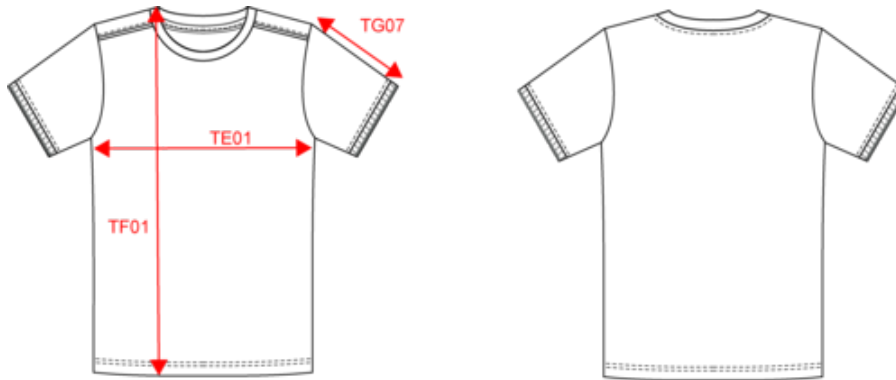

65% polyester/35% cotton. Combed cotton. Jersey fabric. Washable at 60°C. Anti-pilling treatment. Crew neckline with elastane. Contrasting piping at shoulders and inner neck. Rib finishing with contrasting tipping at cuffs. Twin needle finishing at hem. Ideal for daily use.

WK3020

Men's short-sleeved Day To Day t-shirt

Dimensions (cm)

Measurements in cm	S	M	L	XL	XXL	3XL	4XL	5XL
TE01 - 1/2 chest width at 1.5cm below armhole	50.00	53.00	56.00	59.00	62.00	65.00	68.00	71.00
TF01 - Total height from HSP	70.00	72.00	74.00	76.00	78.00	80.00	82.00	84.00
TG07 - Short sleeve length	22.50	23.25	24.00	24.75	25.50	26.25	27.00	27.75