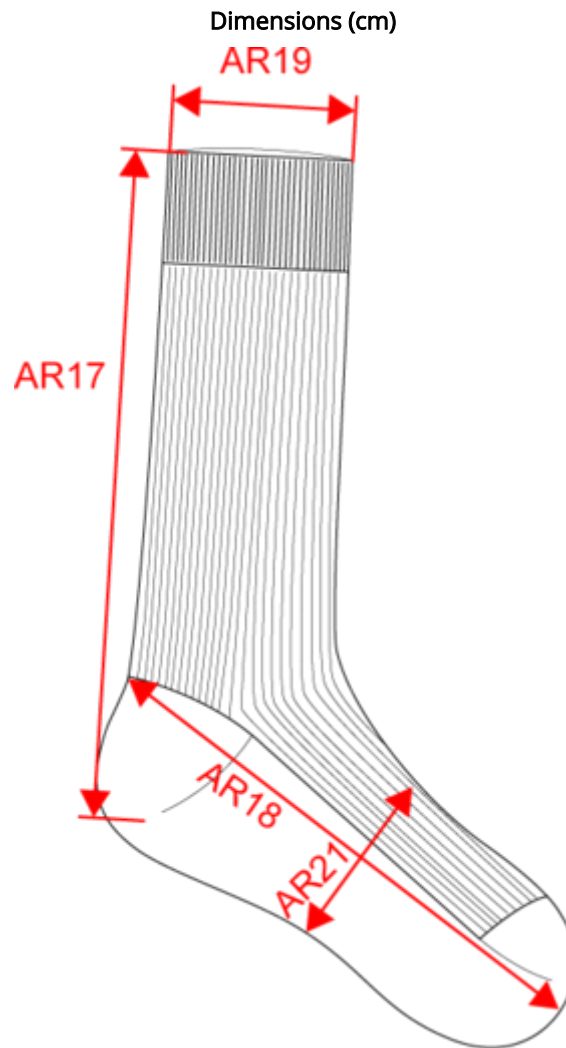

Certifications

Washing instructions

Colours

| Measurements in cm | 39/41 | 41/43 | 43/45 |
|--|-------|-------|-------|
| AR17 - Sock height from top edge to heel | 32.00 | 34.00 | 36.00 |
| AR18 - Feet length from heel to sock extremity | 29.00 | 31.00 | 33.00 |
| AR19 - Sock opening width (relaxed) | 7.50 | 7.50 | 7.50 |