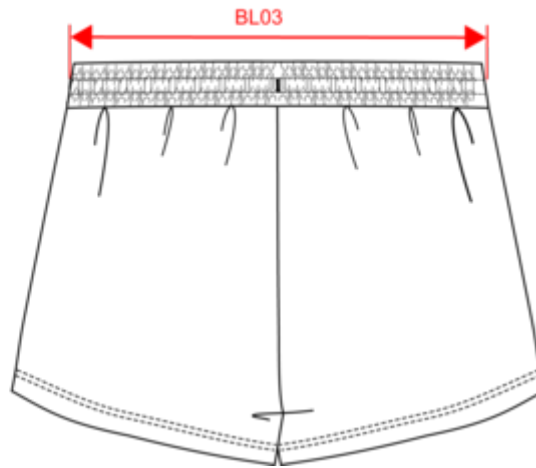

### Certifications

**NS728**  
Eco-friendly ladies' Terry Towel shorts

Dimensions (cm)

Measurements in cm	XS	S	M	L	XL
BL03 - 1/2 elasticated waist width relaxed (front over back)	32.00	35.00	38.00	41.00	44.00
BL17 - 1/2 hip width (measured parallel to waistband)	49.00	52.00	55.00	58.00	61.00
BM05 - Inseam length	6.75	7.00	7.25	7.50	7.75
BM18 - Side length (waistband included)	32.00	33.00	34.00	35.00	36.00