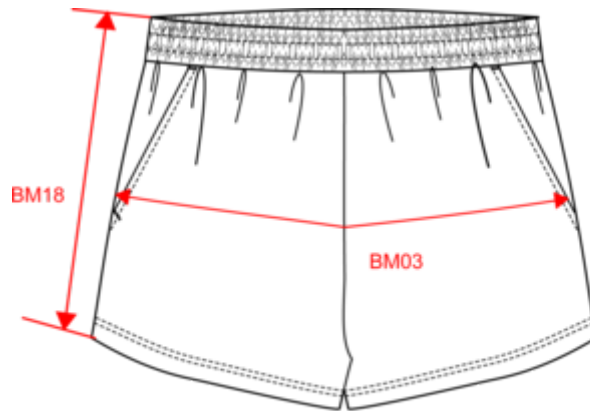

### Certifications

**NS728**  
Eco-friendly ladies' Terry Towel shorts

Dimensions (cm)

Measurements in cm	XS	S	M	L	XL
BL03 - 1/2 elasticated waist width relaxed (front over back)	32.00	35.00	38.00	41.00	44.00
BL17 - 1/2 hip width (measured parallel to waistband)	49.00	52.00	55.00	58.00	61.00
BM05 - Inseam length	6.75	7.00	7.25	7.50	7.75
BM18 - Side length (waistband included)	32.00	33.00	34.00	35.00	36.00