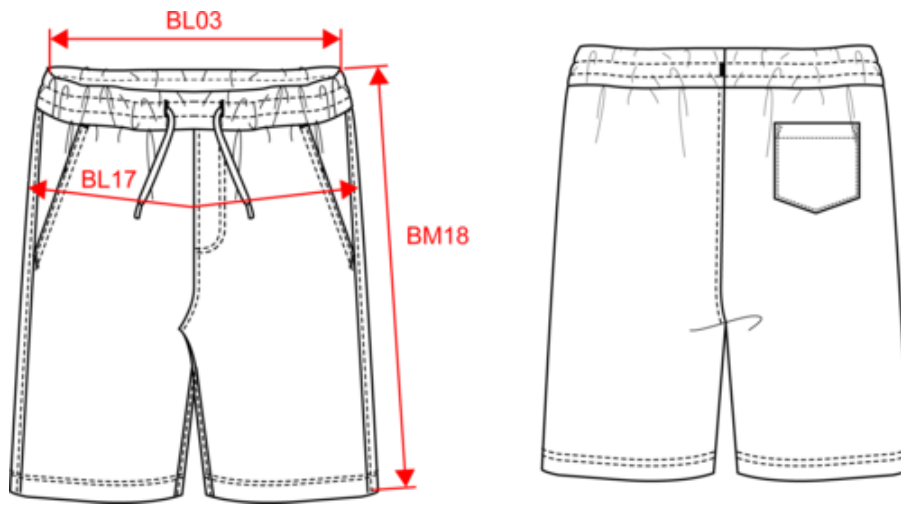

 210 g/m<sup>2</sup> 

**Sizes**

 XS S M L XL XXL 3XL

**More information**

**Logistic**

 1

**Country of origin**

 20

PT - Portugal

**Customs code**

61046200

**Colours**

**Certifications**

**NS727**  
Eco-friendly men's Terry Towel shorts

Dimensions (cm)

Measurements in cm	XS	S	M	L	XL	XXL	3XL
BL03 - 1/2 elasticated waist width relaxed (front over back)	31.00	34.00	37.00	40.00	43.00	46.00	49.00
BL17 - 1/2 hip width (measured parallel to waistband)	45.00	48.00	51.00	54.00	57.00	60.00	63.00
BM18 - Side length (waistband included)	39.00	40.00	41.00	42.00	43.00	44.00	45.00