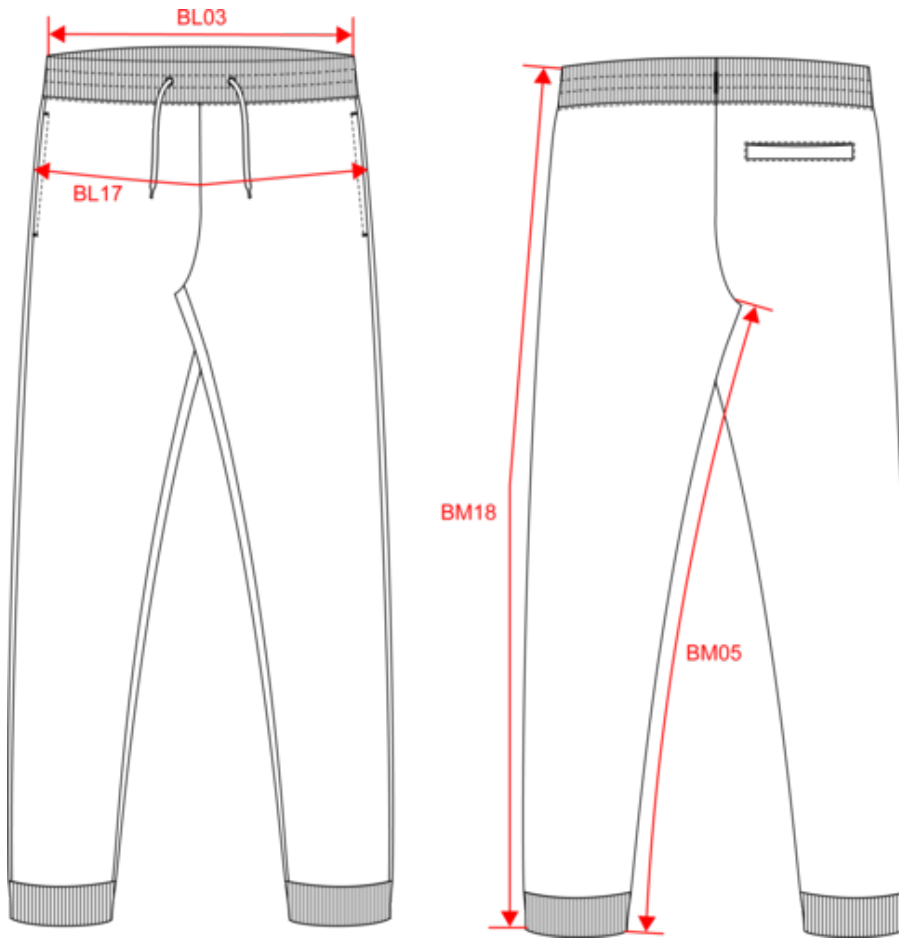

300 g/m²

Sizes

XS - S - M - L - XL - XXL - 3XL - 4XL

More information

Logistic

1 20

Country of origin

BD - Bangladesh

Measurements in cm	XS	S	M	L	XL	XXL	3XL	4XL
BL03 - 1/2 elasticated waist width relaxed (front over back)	34.00	36.00	38.00	40.00	43.00	46.00	49.00	52.00
BL17 - 1/2 hip width (measured parallel to waistband)	45.00	48.00	51.00	54.00	57.00	60.00	63.00	66.00
BM05 - Inseam length	80.00	80.00	80.00	80.00	80.00	80.00	80.00	80.00
BM18 - Side length (waistband included)	103.75	104.50	105.25	106.00	106.75	107.50	108.25	109.00