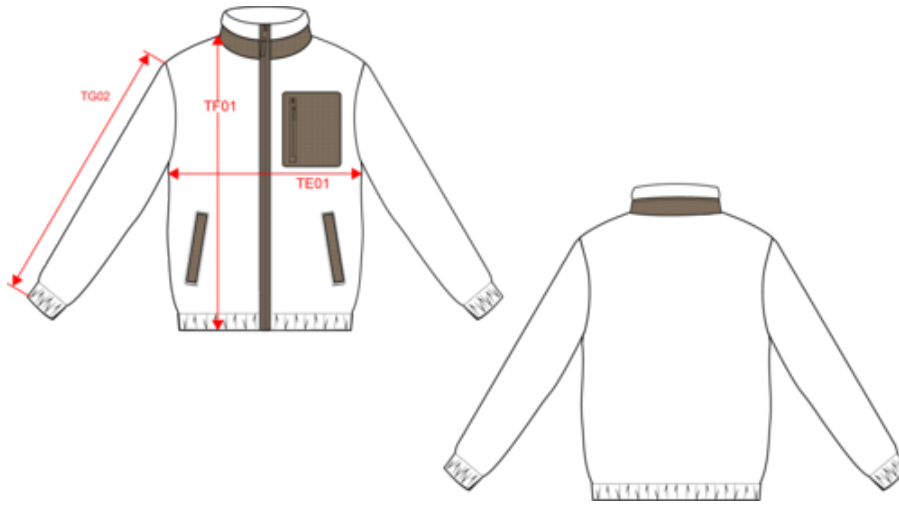

NS604
Eco-friendly unisex sherpa jacket

About

- Warm, lightweight, fluffy fabric.
- In sherpa: on-trend material.
- No label: 100% customisable for your project.

100% post-consumer recycled polyester. Double-sided sherpa fabric with tone-on-tone fleece inside. Chest pocket on left-hand side and piped front pocket. Collar yoke and placket. Zip in contrasting ripstop fabric on Wet Sand/Driftwood colourway and tone on tone on Black. Central front zip in recycled plastic and chest pocket with pull in the main material and metal slider. Taped placket at the inside front centre. Invisible elastic at the cuffs and hem. Collar inner in sherpa fabric and hanging loop at middle of back.

Customs code

 61023090

Colours

 Black  Wet Sand / Driftwood

Certifications

NS604
Eco-friendly unisex sherpa jacket

Dimensions (cm)

Measurements in cm	XXS	XS	S	M	L	XL	XXL	3XL
TE01 - 1/2 chest width at 1.5cm below armhole	47.50	50.50	53.50	56.50	59.50	62.50	65.50	68.50
TF01 - Total height from HSP	66.00	68.00	70.00	72.00	74.00	76.00	78.00	80.00
TG02 - Long sleeve length	64.25	65.25	66.25	67.25	68.25	61.25	62.25	63.25