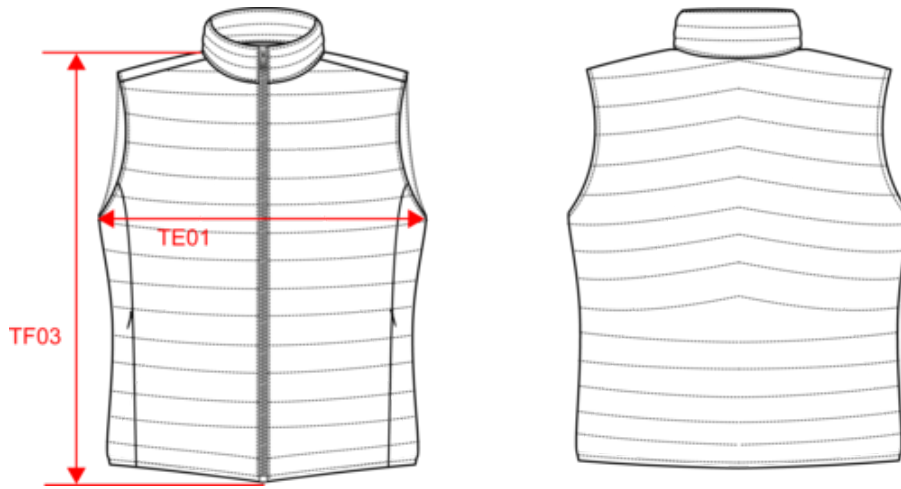

100% recycled polyamide. Down effect padding 50% Sorona® and 50% recycled polyester. Sorona® is a trademark registered by Affiliates of DuPont de Nemours, Inc. used under licence. Slightly fitted straight cut. High neck. Soft and smooth feel. Level 4 water repellent and 4 mm/s wind breaker. Tone-on-tone recycled plastic zips. Two invisible zip side pockets in recycled nylon. Two inside pockets. Side panels. Shoulder and side panels. Front slightly longer than the back. Storage bag supplied.

Customs code

 62024010

Washing instructions

Colours

  
 Black    Driftwood    Hibiscus Red    Mineral Grey    Navy Blue    Organic Khaki

Certifications

Dimensions (cm)

Measurements in cm	XS	S	M	L	XL	XXL
TB02 - Shoulder length	10.00	10.75	11.50	12.25	13.00	13.75
TE01 - 1/2 chest width at 1.5cm below armhole	44.00	47.00	50.00	53.00	56.00	59.00
TF05 - Front middle height	52.00	53.75	55.50	57.25	59.00	60.75
TF03 - Front total height from HSP	61.00	63.00	65.00	67.00	69.00	71.00