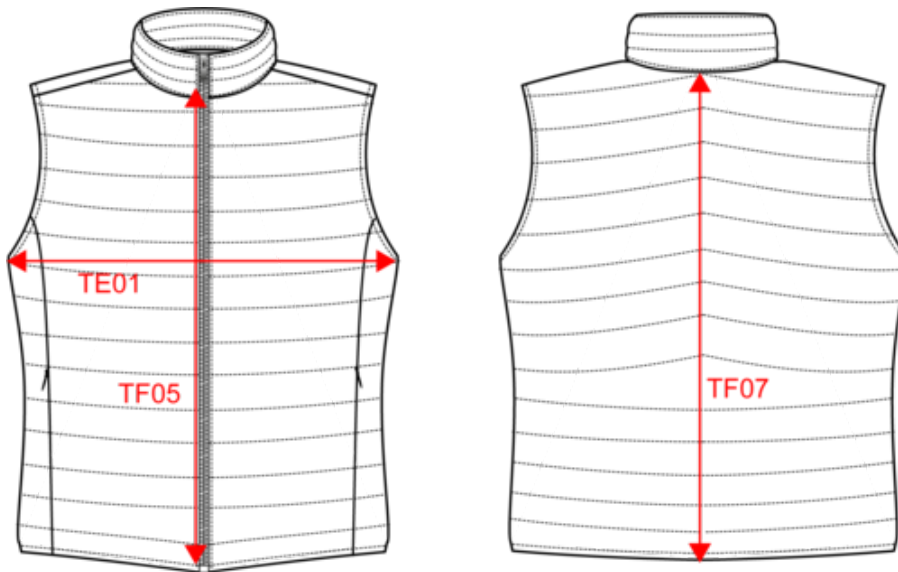

NS6005

Men's lightweight recycled padded bodywarmer

100% recycled polyamide. Down effect padding 50% Sorona® and 50% recycled polyester. Sorona® is a trademark registered by Affiliates of DuPont de Nemours, Inc. used under licence. Slightly fitted straight cut. High neck. Soft and smooth feel. Level 4 water repellent and 4 mm/s wind breaker. Tone-on-tone recycled plastic zips. Two invisible zip side pockets in recycled nylon. Two inside pockets. Side panels. Shoulder and side panels. Front slightly longer than the back. Storage bag supplied.

 35 g/m² 

Sizes

 S - M - L - XL - XXL - 3XL - 4XL

More information

Logistic

 1  15

Country of origin

 CN - China

Dimensions (cm)

Measurements in cm	S	M	L	XL	XXL	3XL	4XL
TE01 - 1/2 chest width at 1.5cm below armhole	52.00	55.00	58.00	61.00	64.00	67.00	70.00
TF05 - Front middle height	56.25	58.00	59.75	61.50	63.25	65.00	66.75
TF07 - Back middle height	61.50	63.50	65.50	67.50	69.50	71.50	73.50

Organic Khaki
 RVB : 85,87,76
 Pantone C : 418C
 Pantone TCX : 19-0312TCX

Logistic

1

15

Sizes	Width (cm)	Height (cm)	Length (cm)	Net weight (kg)	Gross weight (kg)	Pieces/Box	Pieces/Bundle
S	40.00	22.00	60.00	3.40000	4.50000	15	1
M	40.00	22.00	60.00	3.50000	4.60000	15	1
L	40.00	22.00	60.00	3.80000	4.90000	15	1
XL	40.00	22.00	60.00	3.90000	5.00000	15	1
XXL	40.00	22.00	60.00	4.20000	5.30000	15	1
3XL	40.00	22.00	60.00	4.50000	5.60000	15	1
4XL	40.00	22.00	60.00	4.70000	5.80000	15	1