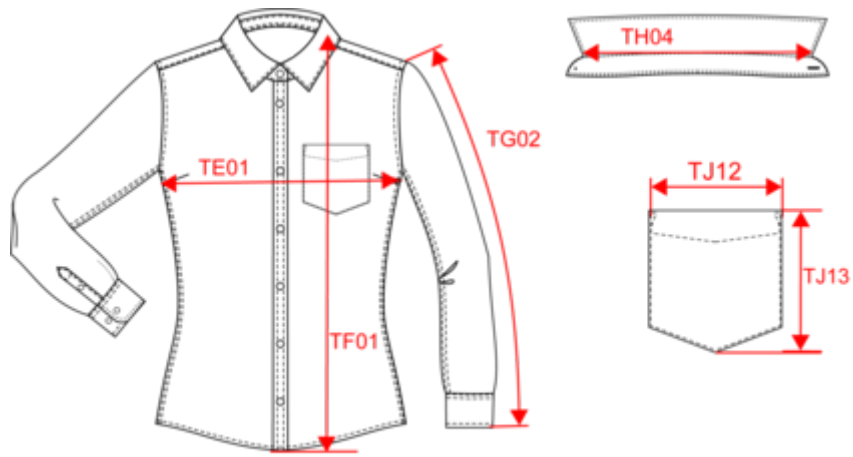

 125 g/m² 

Sizes

 XS S M L XL XXL

More information

Logistic

 1

Country of origin

 25

Dimensions (cm)

Measurements in cm	XS	S	M	L	XL	XXL
TE01 - 1/2 chest width at 1.5cm below armhole	44.50	47.50	50.50	53.50	56.50	59.50
TF01 - Total height from HSP	68.00	70.00	72.00	74.00	76.00	78.00
TG02 - Long sleeve length	60.00	61.00	62.00	63.00	64.00	65.00

White

RVB : 236,236,252
Pantone C : White
Pantone TCX : 11-0601TCX

Logistic

1

25

Sizes	Width (cm)	Height (cm)	Length (cm)	Net weight (kg)	Gross weight (kg)	Pieces/Box	Pieces/Bundle
XS	40.00000	17.00000	60.00000	6.50000	7.50000	25	1
S	40.00000	17.00000	60.00000	6.60000	7.60000	25	1
M	40.00000	18.00000	60.00000	6.70000	7.70000	25	1
L	40.00000	18.00000	60.00000	6.80000	7.80000	25	1
XL	40.00000	19.00000	60.00000	6.90000	7.90000	25	1
XXL	40.00000	19.00000	60.00000	7.00000	8.00000	25	1