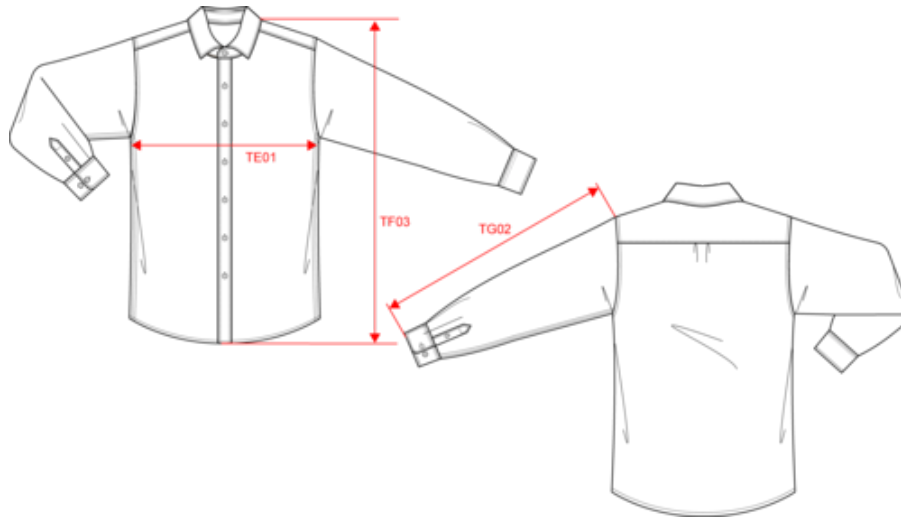

62052000

Colours

Certifications

NS502
Men's eco-friendly faded shirt

Dimensions (cm)

| Measurements in cm | S | M | L | XL | XXL | 3XL |
|---|-------|-------|-------|-------|-------|-------|
| TE01 - 1/2 chest width at 1.5cm below armhole | 51.00 | 54.00 | 57.00 | 60.00 | 63.00 | 66.00 |
| TF03 - Front total height from HSP | 73.50 | 75.50 | 77.50 | 79.50 | 81.50 | 83.50 |
| TG02 - Long sleeve length | 65.50 | 66.50 | 67.50 | 68.50 | 69.50 | 70.50 |