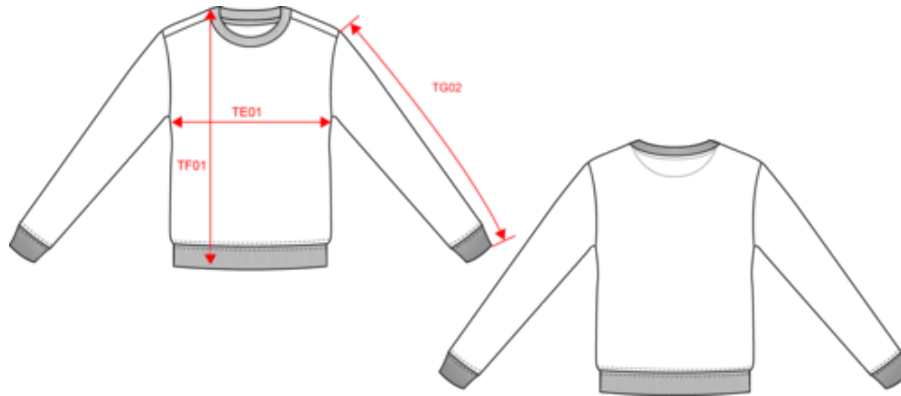

## NS435

Unisex eco-friendly brushed fleece dropped shoulders round neck sweatshirt

Dimensions (cm)

Measurements in cm	XXS	XS	S	M	L	XL	XXL	3XL
TE01 - 1/2 chest width at 1.5cm below armhole	48.00	51.00	54.00	57.00	60.00	63.00	66.00	69.00
TF01 - Total height from HSP	66.00	68.00	70.00	72.00	74.00	76.00	78.00	80.00
TG02 - Long sleeve length	57.50	58.50	59.50	60.50	61.50	62.50	63.50	64.50