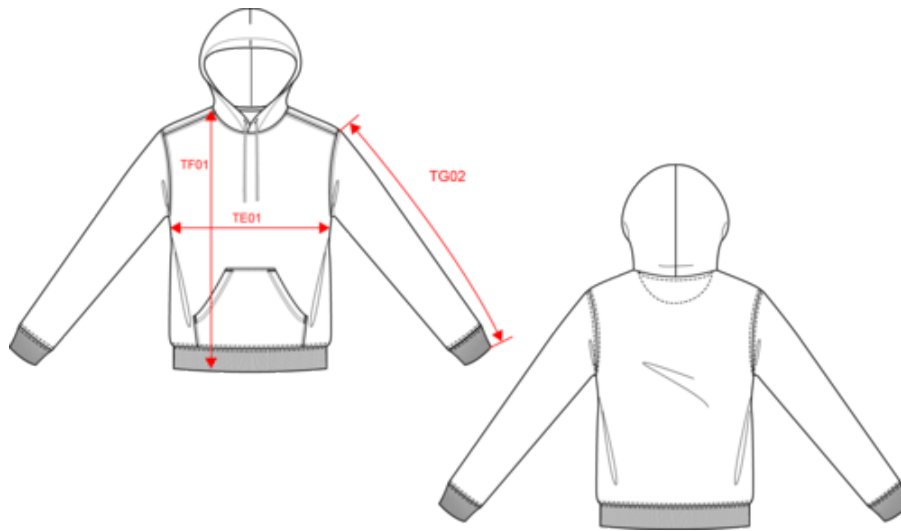

NS431

Unisex eco-friendly French Terry dropped shoulders hooded sweatshirt

Dimensions (cm)

Measurements in cm	XXS	XS	S	M	L	XL	XXL	3XL
TE01 - 1/2 chest width at 1.5cm below armhole	48.00	51.00	54.00	57.00	60.00	63.00	66.00	69.00
TF01 - Total height from HSP	66.00	68.00	70.00	72.00	74.00	76.00	78.00	80.00
TG02 - Long sleeve length	57.50	58.50	59.50	60.50	61.50	62.50	63.50	64.50