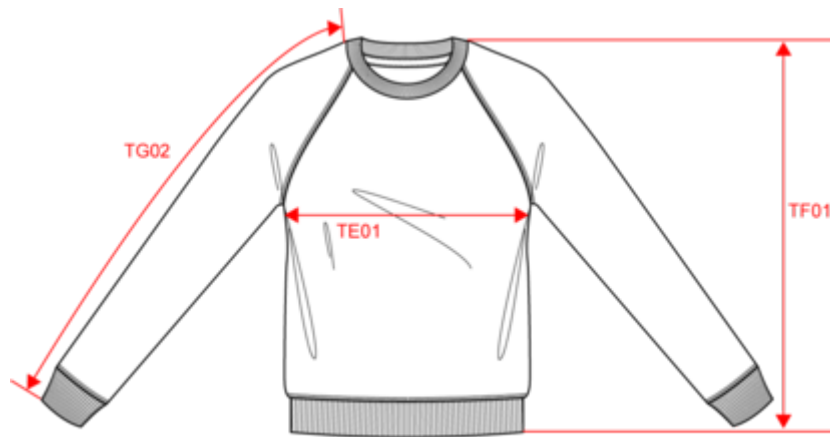

About

- Made from responsible materials.
- No label: 100% customisable for your project.
- Perfectly smooth surface for optimum customisation.

85 % organic cotton / 15 % post-consumer recycled polyester. Ringspun combed cotton. Straight fit with raglan sleeves. 1/2 circle in the back. French Terry (LST). Enzyme-washed. Cover stitch on armholes, bottom hem and cuffs. 1 x 1 rib bottom hem, neck and armholes. Inner taped neck with herringbone. Certified STANDARD 100 by OEKO-TEX® N°CQ1007/7, IFTH.

BD - Bangladesh

Customs code

 61102099

Colours

Certifications

NS423
Unisex sweatshirt with raglan sleeves

Dimensions (cm)

| Measurements in cm | XXS | XS | S | M | L | XL | XXL | 3XL |
|---|-------|-------|-------|-------|-------|-------|-------|-------|
| TE01 - 1/2 chest width at 1.5cm below armhole | 45.00 | 48.00 | 51.00 | 54.00 | 57.00 | 60.00 | 63.00 | 66.00 |
| TF01 - Total height from HSP | 66.00 | 68.00 | 70.00 | 72.00 | 74.00 | 76.00 | 78.00 | 80.00 |
| TG02 - Long sleeve length | 75.50 | 76.50 | 77.50 | 78.50 | 79.50 | 80.50 | 81.50 | 82.50 |