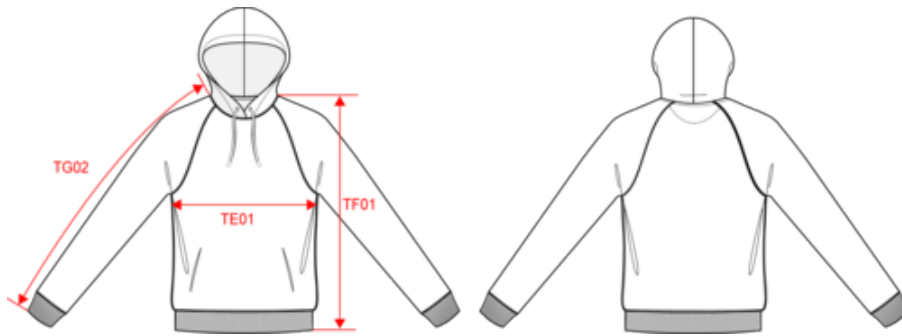

Dimensions (cm)

Measurements in cm	XS	S	M	L	XL	XXL
TE01 - 1/2 chest width at 1.5cm below armhole	47.00	50.00	53.00	56.00	59.00	62.00
TF01 - Total height from HSP	61.00	63.00	65.00	67.00	69.00	71.00
TG02 - Long sleeve length	69.50	70.50	71.50	72.50	73.50	74.50