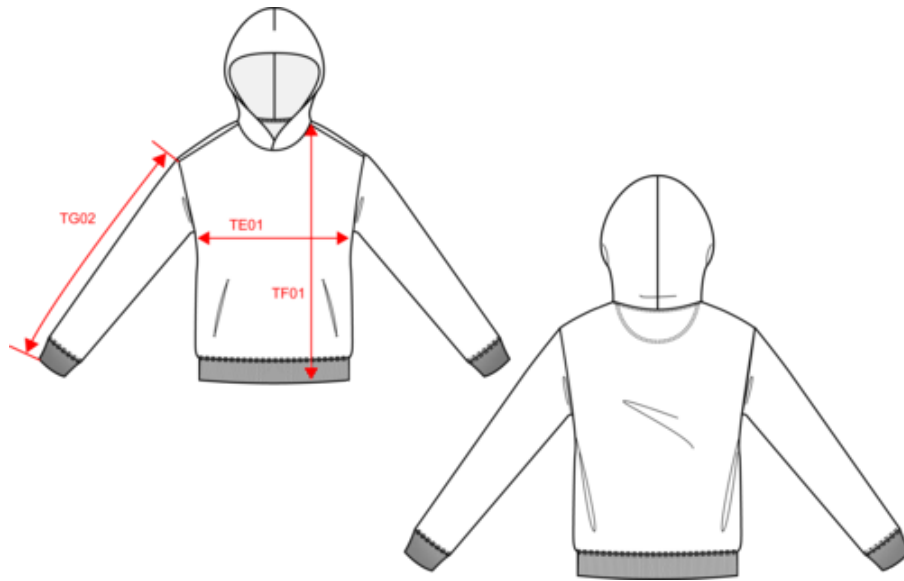

NS408

Unisex oversized hooded sweatshirt - 300gsm

Dimensions (cm)

Measurements in cm	XXS	XS	S	M	L	XL	XXL	3XL
TE01 - 1/2 chest width at 1.5cm below armhole	49.00	52.00	55.00	58.00	61.00	64.00	67.00	70.00
TF01 - Total height from HSP	65.00	67.00	69.00	71.00	73.00	75.00	77.00	79.00
TG02 - Long sleeve length	54.00	54.75	55.50	56.25	57.00	57.75	58.50	59.25