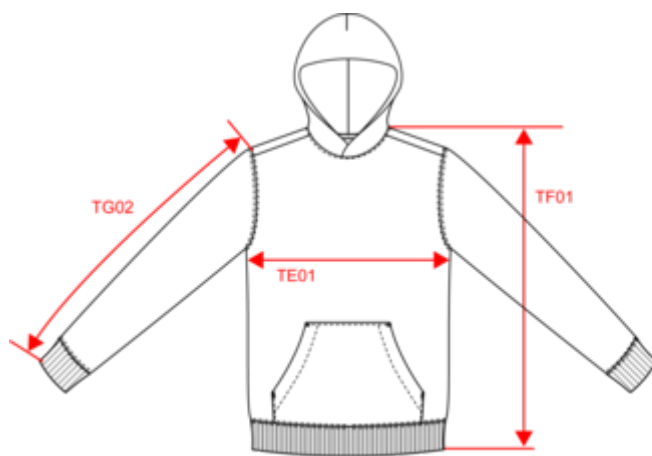

About

- Made from responsible materials.
- No label: 100% customisable for your project.
- Perfectly smooth surface for optimum customisation.

85 % organic cotton / 15 % post-consumer recycled polyester. Ringspun combed cotton. Straight fit. Brushed 3-ply fleece, LSF (Low Shrinkage Fleece). Enzyme-washed. 1/2 circle in the back. 1 x 1 rib bottom hem and cuffs. Double over stitching on cuffs, armholes and bottom hem. Single over stitching on neckline. Inner taped neckline with herringbone. Hood lined with main material in very streamlined design with no over stitching around the edge.

BD - Bangladesh

Customs code

61102099

Colours

Certifications

NS404
Eco-friendly kids' hooded sweatshirt

Dimensions (cm)

Measurements in cm	4/6 ans	6/8 ans	8/10 ans	10/12 ans	12/14 ans
TE01 - 1/2 chest width at 1.5cm below armhole	36.70	38.40	41.00	44.50	48.00
TF01 - Total height from HSP	45.90	50.70	55.50	60.30	65.10
TG02 - Long sleeve length	40.65	44.85	49.25	53.85	58.45