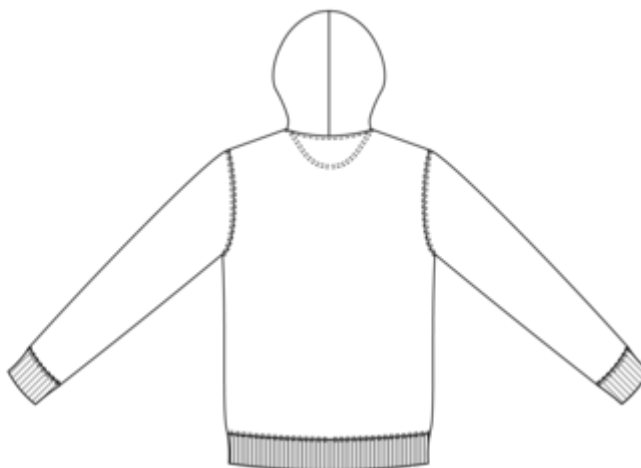

About

- Made from responsible materials.
- No label: 100% customisable for your project.
- Perfectly smooth surface for optimum customisation.

85 % organic cotton / 15 % post-consumer recycled polyester. Ringspun combed cotton. Straight fit. Brushed 3-ply fleece, LSF (Low Shrinkage Fleece). Enzyme-washed. 1/2 circle in the back. 1 x 1 rib bottom hem and cuffs. Double over stitching on cuffs, armholes and bottom hem. Single over stitching on neckline. Inner taped neckline with herringbone. Hood lined with main material in very streamlined design with no over stitching around the edge.

BD - Bangladesh

Customs code

61102099

Colours

Certifications

NS404
Eco-friendly kids' hooded sweatshirt

Dimensions (cm)

Measurements in cm	4/6 ans	6/8 ans	8/10 ans	10/12 ans	12/14 ans
TE01 - 1/2 chest width at 1.5cm below armhole	36.70	38.40	41.00	44.50	48.00
TF01 - Total height from HSP	45.90	50.70	55.50	60.30	65.10
TG02 - Long sleeve length	40.65	44.85	49.25	53.85	58.45