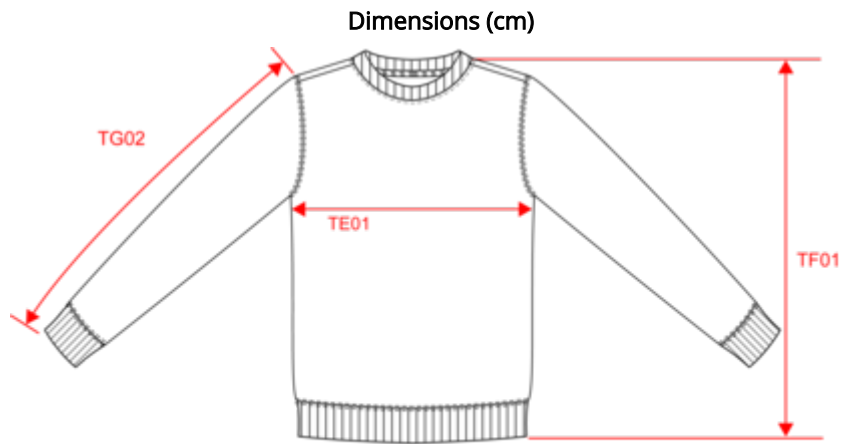

**About**

- Made from responsible materials.
- No label: 100% customisable for your project.
- Perfectly smooth surface for optimum customisation.

85% organic cotton / 15% post-consumer recycled polyester. Ringspun combed cotton. Straight fit. Brushed 3-ply fleece, LSF (Low Shrinkage Fleece). Enzyme-washed. 1/2 circle in the back. 1 x 1 rib neckline, bottom hem and cuffs. Double over stitching on cuffs, armholes and bottom hem. Single over stitching on neckline. Inner taped neckline with herringbone.

BD - Bangladesh

**Customs code**

 61102099

**Colours**

**Certifications**

**NS403**  
Eco-friendly Kids' round neck sweatshirt

Measurements in cm	4/6 ans	6/8 ans	8/10 ans	10/12 ans	12/14 ans
TE01 - 1/2 chest width at 1.5cm below armhole	36.70	38.40	41.00	44.50	48.00
TF01 - Total height from HSP	45.90	50.70	55.50	60.30	65.10
TG02 - Long sleeve length	40.65	44.85	49.25	53.85	58.45