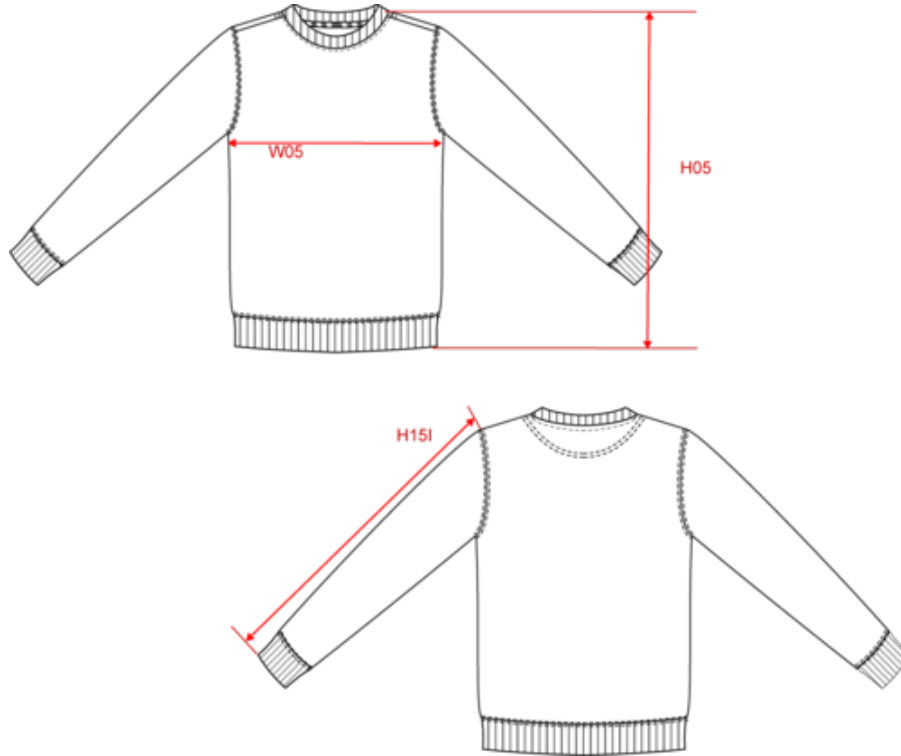

About

- Wide choice of colours.
- 3-yarn LSF (Low Shrinkage Fleece) design: hard-wearing and wash-resistant.
- Soft feel and smooth surface.

85 % organic cotton / 15 % post-consumer recycled polyester. Ringspun combed cotton. Straight fit. Enzyme washed. 3-ply brushed fleece, LSF (Low Shrinkage Fleece: pre-shrunk fleece). 1/2 circle in the back. 1 x 1 rib neckline, bottom hem and cuffs. Double over stitching on cuffs, armholes, bottom hem. Single over stitching on neckline. Taped neck inside at the back.

 350 g/m² 

Sizes

 XXS - XS - S - M - L - XL - XXL - 3XL - 4XL

More information

Logistic

 5

Country of origin

 20

Certifications

NS400
Unisex eco-friendly crew neck sweatshirt

Dimensions (cm)

Measurements in cm	XXS	XS	S	M	L	XL	XXL	3XL	4XL
TE01 - 1/2 chest width at 1.5cm below armhole	46.00	49.00	52.00	55.00	58.00	61.00	64.00	67.00	70.00
TF01 - Total height from HSP	66.00	68.00	70.00	72.00	74.00	76.00	78.00	80.00	82.00
TG02 - Long sleeve length	63.00	64.00	65.00	66.00	67.00	68.00	69.00	70.00	72.00