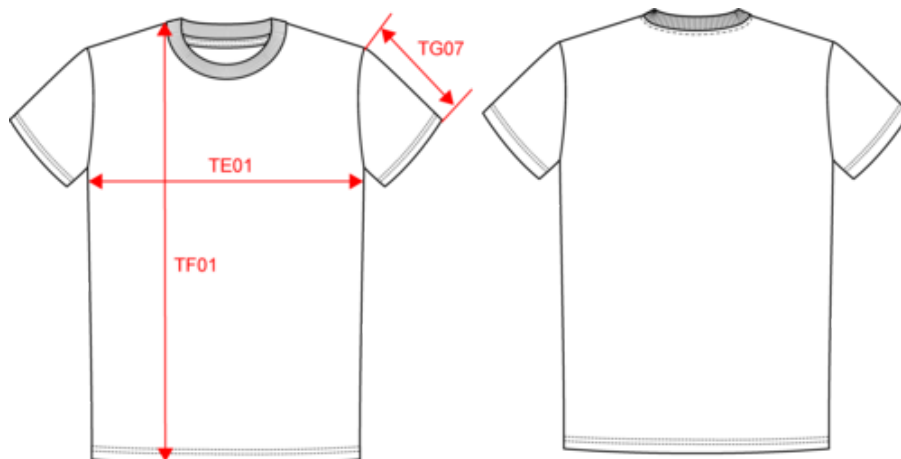

NS340

Kids' eco-friendly dropped shoulders t-shirt

100% organic cotton. Combed cotton. Regular fit with dropped shoulders. Side seams. Enzyme-washed. 1x1 ribbed neckline. Shoulders reinforced in main material. Double over stitching on cuffs and hem. This product is traceable thanks to Aware™ technology. From the start of the production process, Aware™ physical tracers, which act as a unique fingerprint, are integrated into the raw material. These tracers carry a unique, tamper-proof code, enabling the product to be authenticated by an Aware™ scanner. This information is then recorded in the blockchain, enabling the life of the product to be traced. The data is made public by a QR Code affixed to a label that gives access to the garment's digital passport, offering complete visibility of the production process and guaranteeing transparent management of the textile supply chain.

 200 g/m²

Sizes

 4/6 ans 6/8 ans 8/10 ans 10/12 ans 12/14 ans

More information

Logistic	Country of origin	Customs code
 10	 BD - Bangladesh	 61091000

Colours

							
Antique Rose	Black	Ivory	Navy Blue	Organic Khaki	Peacock Green	Wet Sand	White

Certifications

NS340

Kids' eco-friendly dropped shoulders t-shirt

Dimensions (cm)

Measurements in cm	4/6 ans	6/8 ans	8/10 ans	10/12 ans	12/14 ans
TE01 - 1/2 chest width at 1.5cm below armhole	36.70	38.40	41.00	44.50	48.00
TF01 - Total height from HSP	44.40	49.20	54.00	58.80	63.60
TG07 - Short sleeve length	9.10	11.00	13.00	15.00	17.00