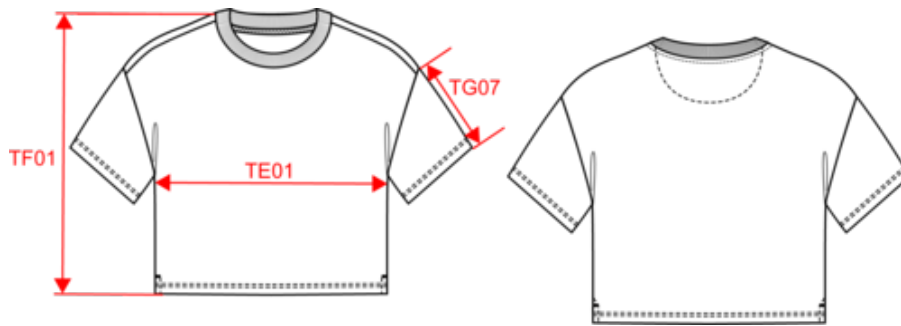

Customs code

61091000

Colours

Certifications

NS328
Eco-friendly ladies' Terry Towel t-shirt

Dimensions (cm)

Measurements in cm	XS	S	M	L	XL
TE01 - 1/2 chest width at 1.5cm below armhole	53.00	56.00	59.00	62.00	65.00
TF01 - Total height from HSP	55.00	57.00	59.00	61.00	63.00
TG07 - Short sleeve length	17.00	17.75	18.50	19.25	20.00

Logistic

5

30

Sizes	Width (cm)	Height (cm)	Length (cm)	Net weight (kg)	Gross weight (kg)	Pieces/Box	Pieces/Bundle
XS	40.00000	22.00000	60.00000	4.06000	5.46000	30	0
S	40.00000	22.00000	60.00000	4.45000	5.85000	30	0
M	40.00000	22.00000	60.00000	4.78000	6.18000	30	0
L	40.00000	22.00000	60.00000	5.20000	6.60000	30	0
XL	40.00000	22.00000	60.00000	5.62000	7.02000	30	0