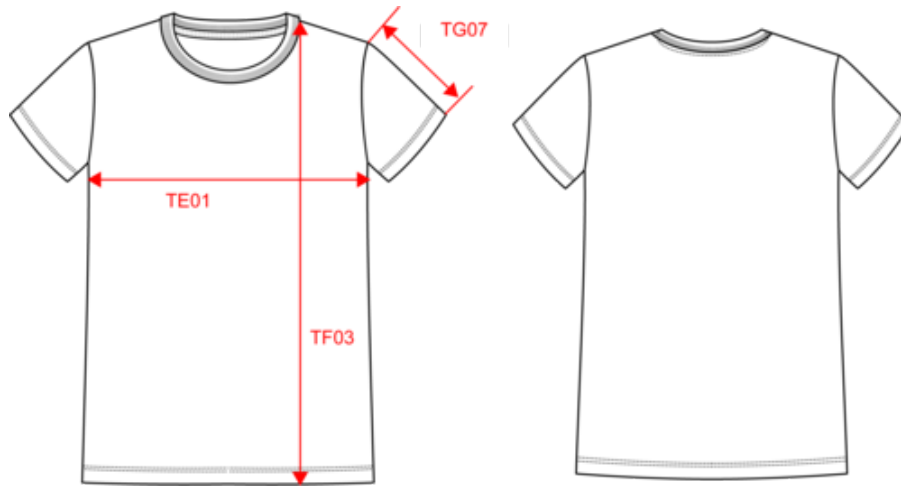

About

- Made from more eco-friendly and more ethical organic cotton.
- Perfectly smooth surface for optimum customisation.
- Soft feel and smooth surface, easy to decorate.

100 % organic cotton. Ringspun combed cotton. Straight fit. Side stitching. Enzyme washed. 1 x 1 ribbed neckline. Inner taped neck in main material. Twin needle finish at cuffs and hem.

 155 g/m² 

Sizes

 XS S M L XL XXL

More information

Logistic

 10

Country of origin

 50

NS324
Eco-friendly ladies' t-shirt

Dimensions (cm)

Measurements in cm	XS	S	M	L	XL	XXL
TE01 - 1/2 chest width at 1.5cm below armhole	43.00	46.00	49.00	52.00	55.00	58.00
TF03 - Front total height from HSP	61.00	63.00	65.00	67.00	69.00	71.00
TG07 - Short sleeve length	16.00	16.75	17.50	18.25	19.00	19.75

Moon Grey Heather
 RVB :
 Pantone C : Based on 7539C
 Pantone TCX : Based on 16-5101TCX

Raw Natural
 RVB : 215,201,179
 Pantone C : Based on 7500C
 Pantone TCX : Based on 13-10006TCX

Logistic

10

50

Sizes	Width (cm)	Height (cm)	Length (cm)	Net weight (kg)	Gross weight (kg)	Pieces/Box	Pieces/Bundle
XS	40.00000	17.00000	60.00000	6.40000	5.00000	50	10
S	40.00000	17.00000	60.00000	6.90000	5.50000	50	10
M	40.00000	17.00000	60.00000	7.30000	5.90000	50	10
L	40.00000	19.00000	60.00000	7.90000	6.50000	50	10
XL	40.00000	19.00000	60.00000	8.30000	6.90000	50	10
XXL	40.00000	19.00000	60.00000	9.00000	7.60000	50	10