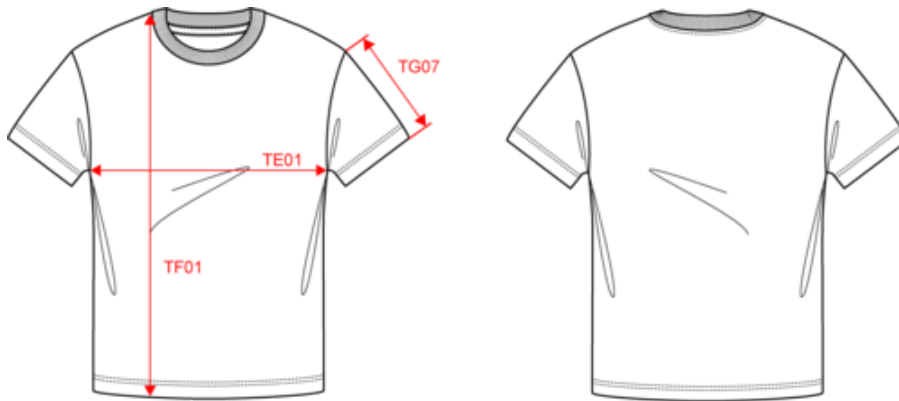

NS301

Men's dropped shoulders t-shirt - 200 gsm

Dimensions (cm)

Measurements in cm	XS	S	M	L	XL	XXL	3XL	4XL
TE01 - 1/2 chest width at 1.5cm below armhole	49.00	52.00	55.00	58.00	61.00	64.00	67.00	70.00
TF01 - Total height from HSP	70.00	72.00	74.00	76.00	78.00	80.00	82.00	84.00
TG07 - Short sleeve length	24.75	25.50	26.25	27.00	27.75	28.50	29.25	30.00