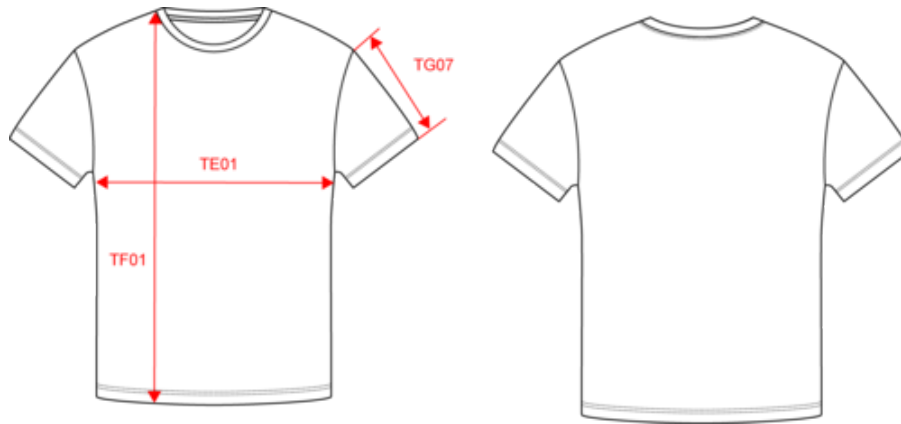

NS300
Unisex t-shirt - 155gsm

Dimensions (cm)

Measurements in cm	XXS	XS	S	M	L	XL	XXL	3XL	4XL	5XL
W05 (M) - 1/2 chest width at 1.5cm below armhole	43.00	46.00	49.00	52.00	55.00	58.00	61.00	64.00	67.00	70.00
H05 (M) - Total height	66.00	68.00	70.00	72.00	74.00	76.00	78.00	80.00	82.00	84.00
H15C (M) - Short sleeve length	19.50	20.25	21.00	21.75	22.50	23.25	24.00	24.75	25.50	26.25
TE01 - 1/2 chest width at 1.5cm below armhole	43.00	46.00	49.00	52.00	55.00	58.00	61.00	64.00	67.00	70.00
TF01 - Total height from HSP	66.00	68.00	70.00	72.00	74.00	76.00	78.00	80.00	82.00	84.00
TG07 - Short sleeve length	19.50	20.25	21.00	21.75	22.50	23.25	24.00	24.75	25.50	26.25