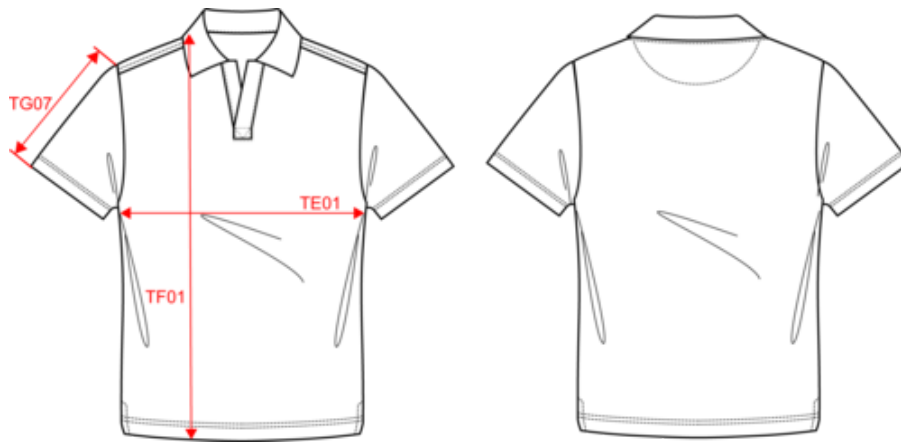

NS220
Men's linen polo shirt

About

- Made from linen, a lightweight and breathable material.
- No label: 100% customisable for your brand.
- Chic, relaxed style.

100 % linen. Straight fit. Collar with collar stand and V-shaped buttonless polo shirt placket in main material. Double over stitching on cuffs and bottom hem. Side slits with inner taped neck finish in main material. Half-circle in the back.

BD - Bangladesh

Customs code

61059090

Colours

Certifications

NS220
Men's linen polo shirt

Dimensions (cm)

Measurements in cm	S	M	L	XL	XXL	3XL
TE01 - 1/2 chest width at 1.5cm below armhole	49.00	52.00	55.00	58.00	61.00	64.00
TF01 - Total height from HSP	68.00	70.00	72.00	74.00	76.00	78.00
TG07 - Short sleeve length	21.50	22.25	23.00	23.75	24.50	25.25