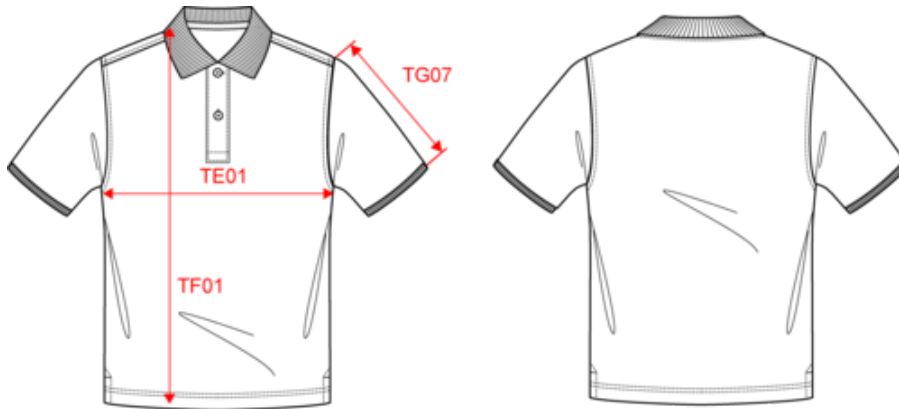

About

- Enzyme-washed for a perfectly clear and smooth printing surface.
- No label: 100% customisable for your brand.
- Comfortable piqué knit.

100% organic cotton. Straight fit. Combed cotton. Piqué knit. Enzyme-washed. Side slits. 1 x 1 rib neckline and cuffs. Two-button placket with ribbed finish. Pearly contrasting recycled plastic buttons. Tone-on-tone taped neck finish in the main material inside the collar. Backing at the shoulders in the main material. Twin-needle finish on bottom hem.

 220 g/m² 

Sizes

 S M L XL XXL 3XL 4XL

More information

Logistic **Country of origin** **Customs code**

 5  BD - Bangladesh  61051000

Colours

 Black
  Blue Sapphire
  Ivory
  Moon Grey Heather
  Navy Blue
  Organic Khaki
  Peacock Blue
  Poppy Red
  Wet Sand

 White

Certifications

NS207
Eco-friendly men's pique knit polo shirt

Dimensions (cm)

Measurements in cm	S	M	L	XL	XXL	3XL	4XL
TE01 - 1/2 chest width at 1.5cm below armhole	50.00	53.00	56.00	59.00	62.00	65.00	68.00
TF01 - Total height from HSP	70.00	72.00	74.00	76.00	78.00	80.00	82.00
TG07 - Short sleeve length	21.50	22.25	23.00	23.75	24.50	25.25	26.00