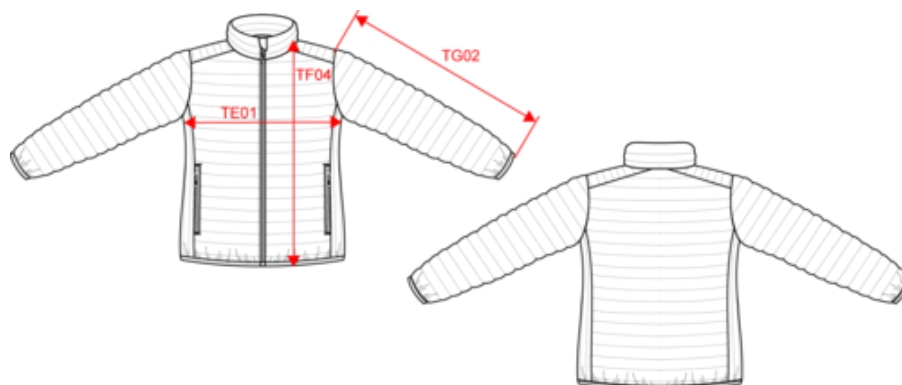

KARIBAN

K6121

Ladies' lightweight padded jacket

- Practical, warm and super light.
- Hard-wearing, supple and easy-care material.
- Folds up into storage bag.

Plain colors : 100% polyamide. Marl Silver : 70% polyester/30% polyamide. Marl Dark Grey: 70% polyamide/30% polyester. Polyamide inner lining. Warm and ultra-light. Compressible in its storage bag. 2 zipped pockets in front. Contrasting interior: Convoy Grey for Black, Red, Marl Dark Grey and Marl Silver; Navy for Light Royal Blue, Mineral Green, Dark Khaki and Wine; Black for Forest Green; Dark Khaki for Jungle Camo. Tone-on-tone interior: Burnt Ochre for Burnt Ochre; Navy for Navy; White for White. Average weight size M : 385g.

Ladies' lightweight padded jacket

Dimensions (cm)

Measurements in cm	XS	S	M	L	XL	XXL
TE01 - 1/2 chest width at 1.5cm below armhole	46.00	49.00	52.00	55.00	58.00	61.00
TG02 - Long sleeve length	64.00	65.00	66.00	67.00	68.00	69.00