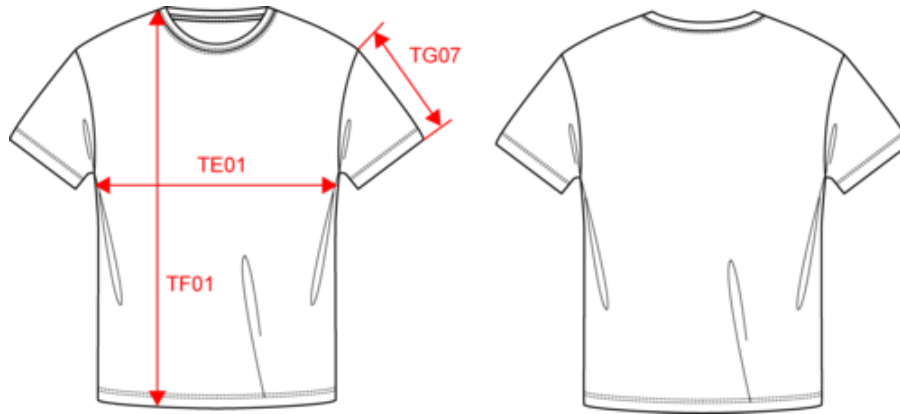

## Dimensions (cm)

Measurements in cm	3XL	4XL	5XL	XXL	XL	XS	XXS	S	L	M
TE01 - 1/2 chest width at 1.5cm below armhole	44.00	47.00	50.00	53.00	56.00	59.00	62.00	65.00	68.00	71.00
TF01 - Total height from HSP	66.00	68.00	70.00	72.00	74.00	76.00	78.00	80.00	82.00	84.00
TG07 - Short sleeve length	15.50	16.00	16.50	17.00	17.50	18.00	18.50	19.00	19.50	20.00